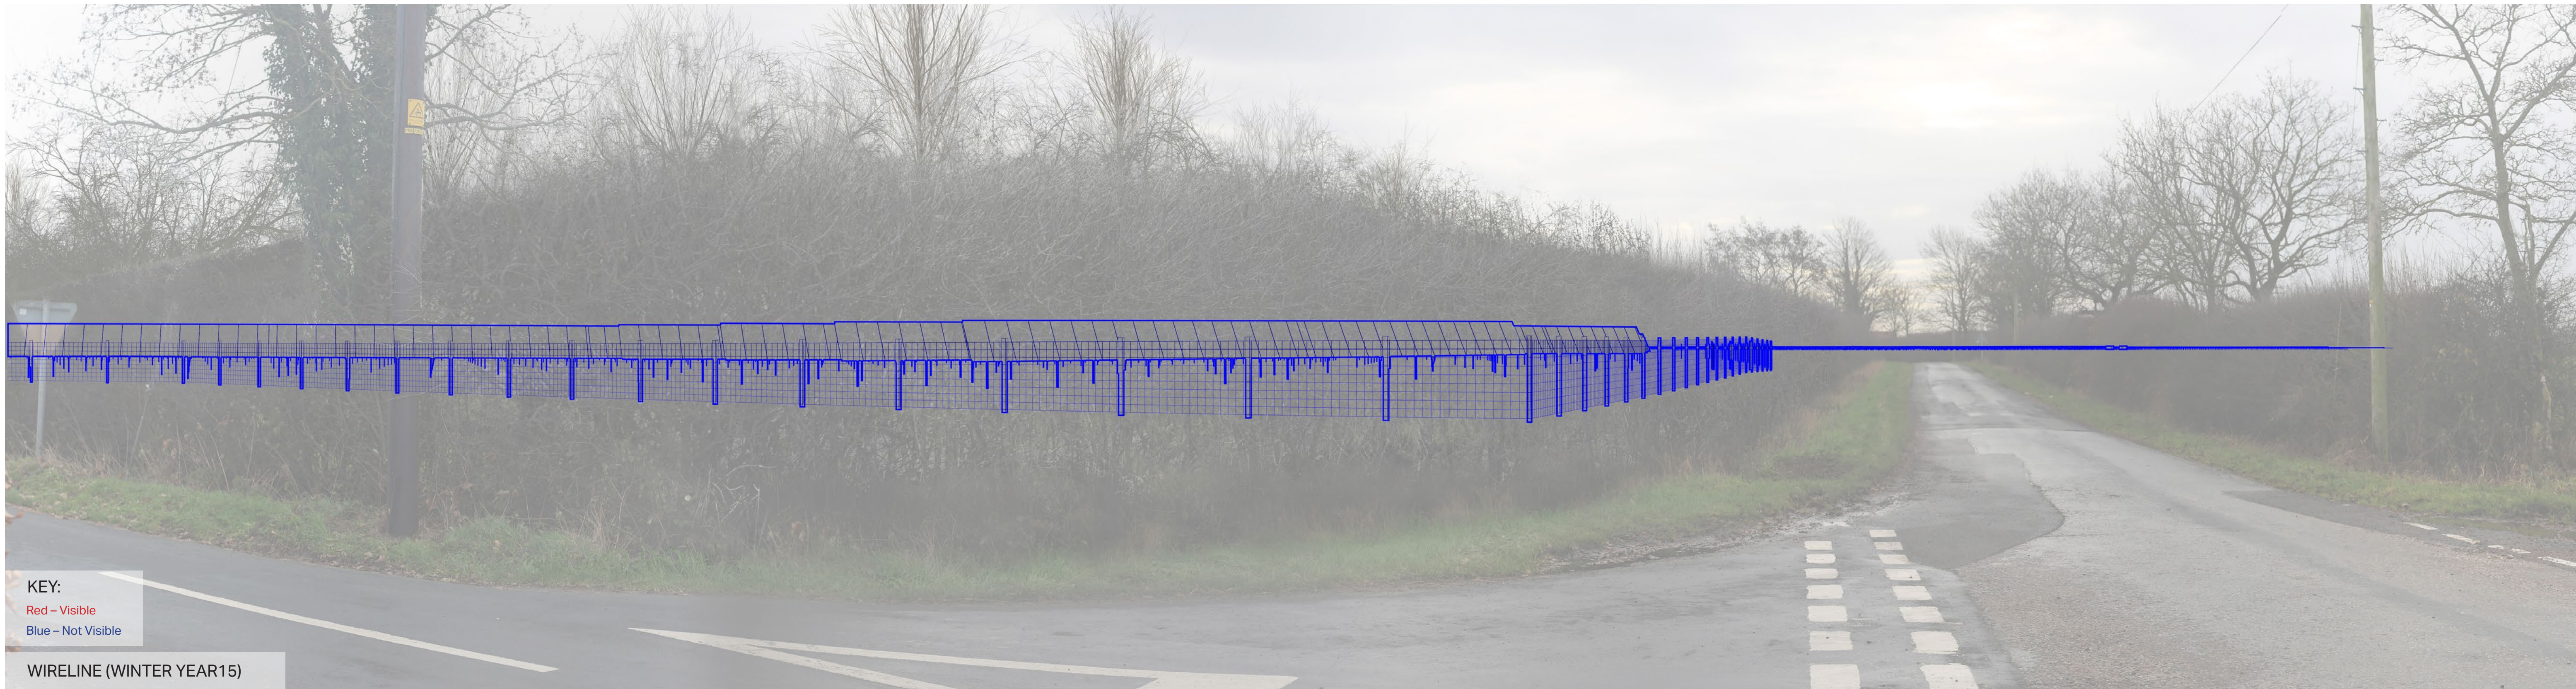

PROPOSED (WINTER YEAR15)

Visualisation Type: 4
 Projection: Cylindrical
 Enlargement Factor: 96%
 Paper Size: A1
 Date / Time: 05/01/2023, 09:52

Camera: Canon EOS 6D
 Lens: Canon EF50mm f/1.8 STM
 Horizontal Field of View: 90°
 Direction of View: South East
 Location: E474815 N434410

Eye level: 7.7m
 Height of Camera: 1.6m

Note:
 Images to be viewed at a comfortable arm's length.

East Yorkshire Solar Farm
 Viewpoint 7: Crossroads Cottages, Willtoft Road
 - Winter Year 15 Photomontage

KEY:
 Red – Visible
 Blue – Not Visible

WIRELINE (WINTER YEAR15)

Visualisation Type: 4
 Projection: Cylindrical
 Enlargement Factor: 96%
 Paper Size: A1
 Date / Time: 05/01/2023, 09:52

Camera: Canon EOS 6D
 Lens: Canon EF50mm f/1.8 STM
 Horizontal Field of View: 90°
 Direction of View: South East
 Location: E474815 N434410

Eye level: 7.7m
 Height of Camera: 1.6m

Note:
 Images to be viewed at a comfortable arm's length.

East Yorkshire Solar Farm
 Viewpoint 7: Crossroads Cottages, Willtoft Road
 - Winter Year 15 Wireline